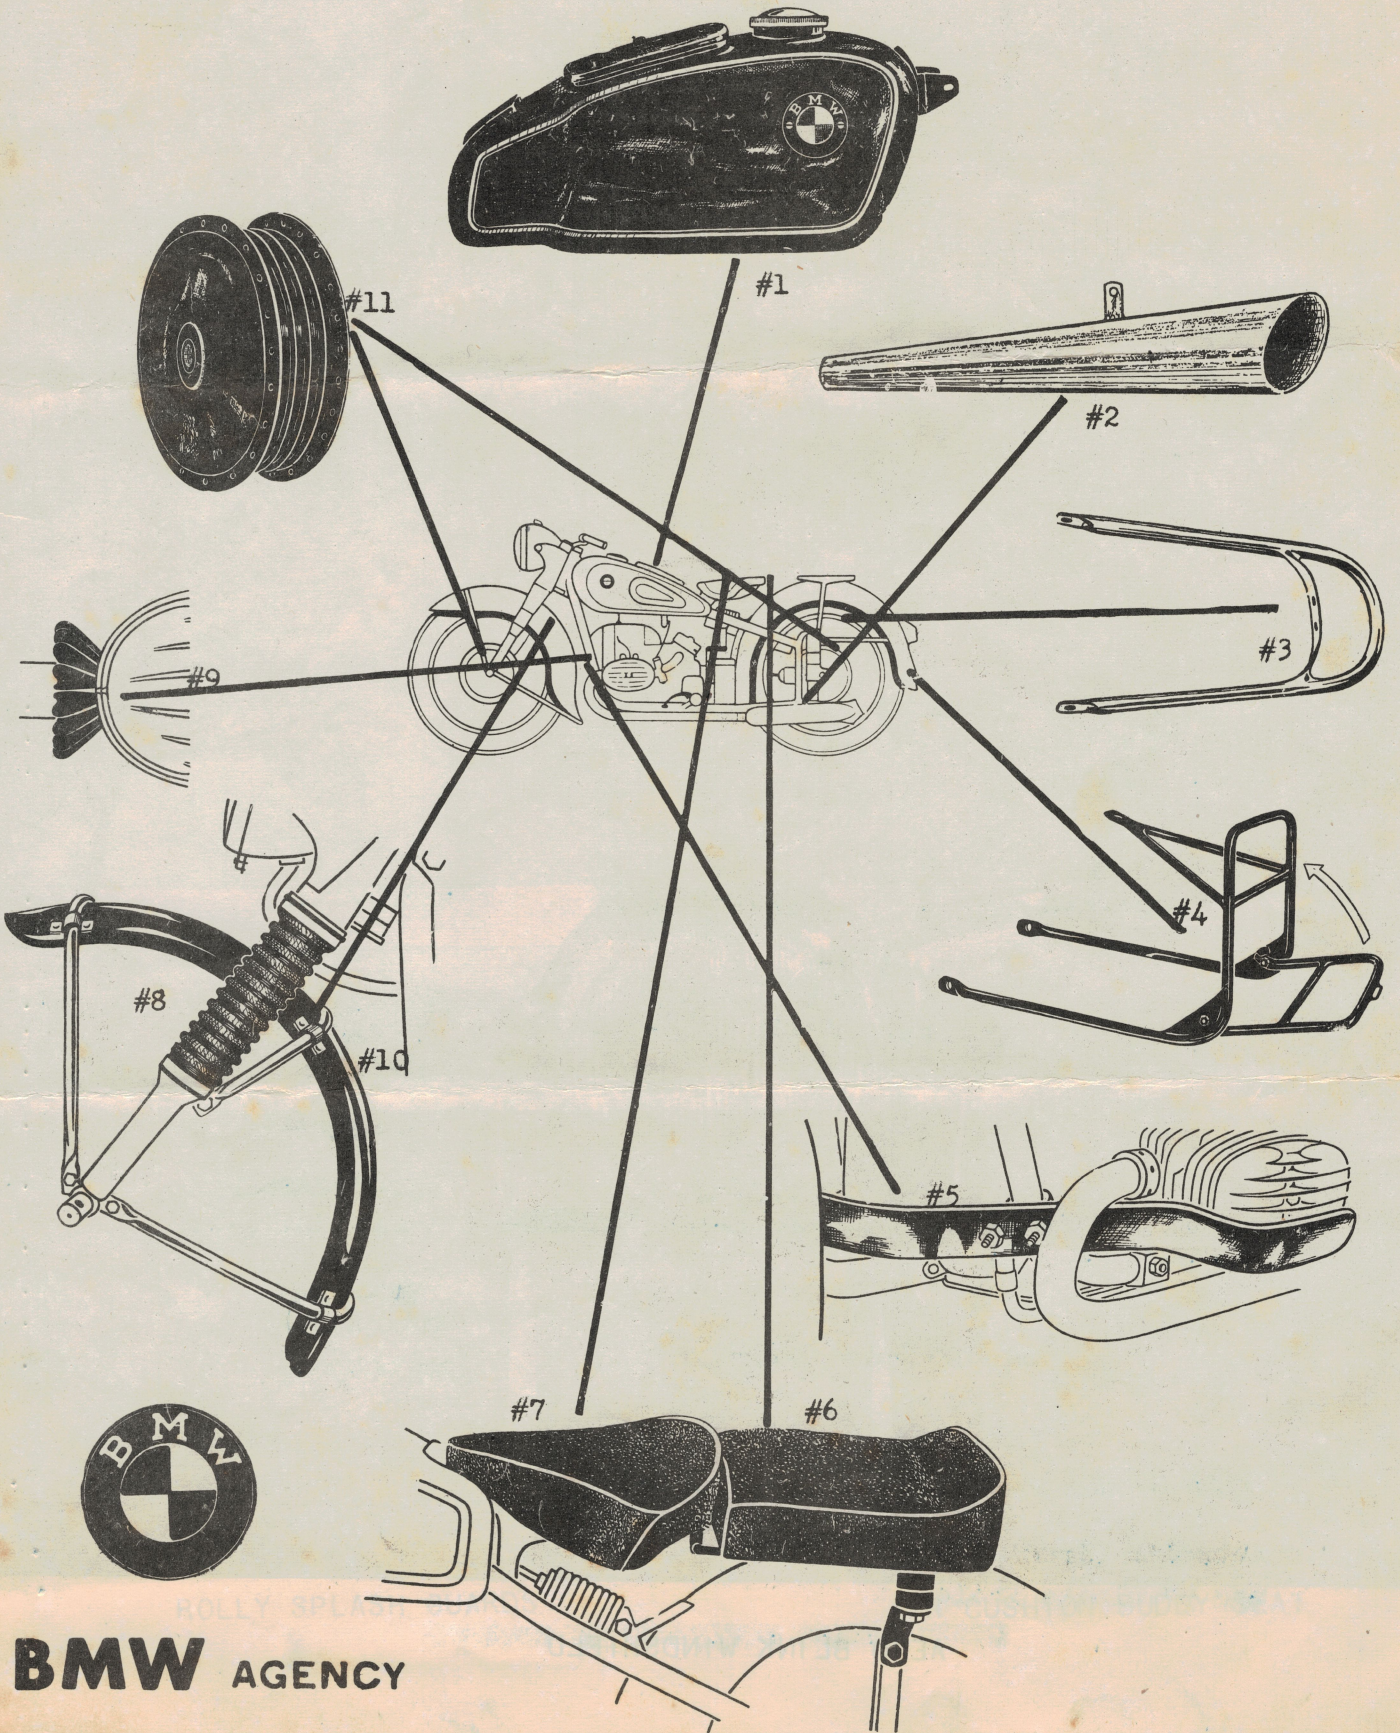

AMOL PRECISION CORP.

99 West Shore Avenue - Dumont, New Jersey - DUmont 4-1103

BMW AGENCY