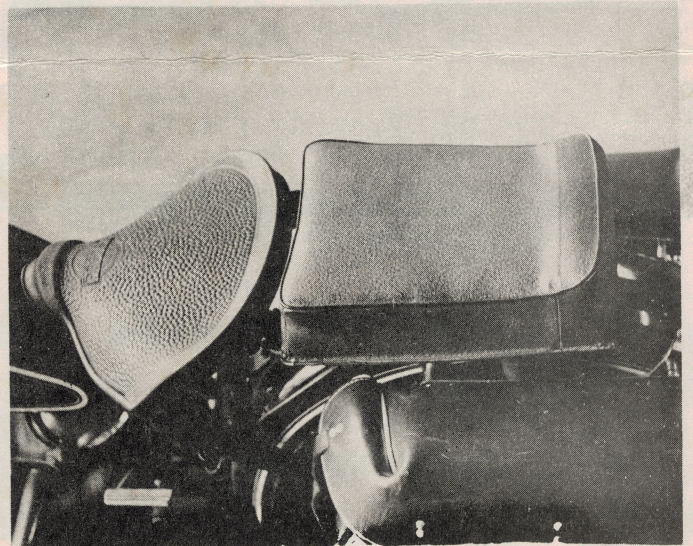

AIR CUSHION BUDDY SEAT