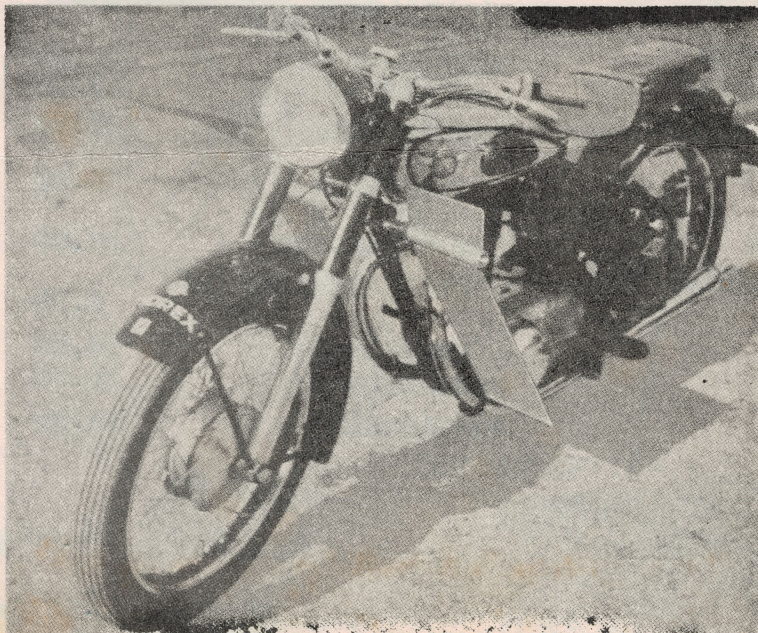

ROLLY SPLASH GUARDS